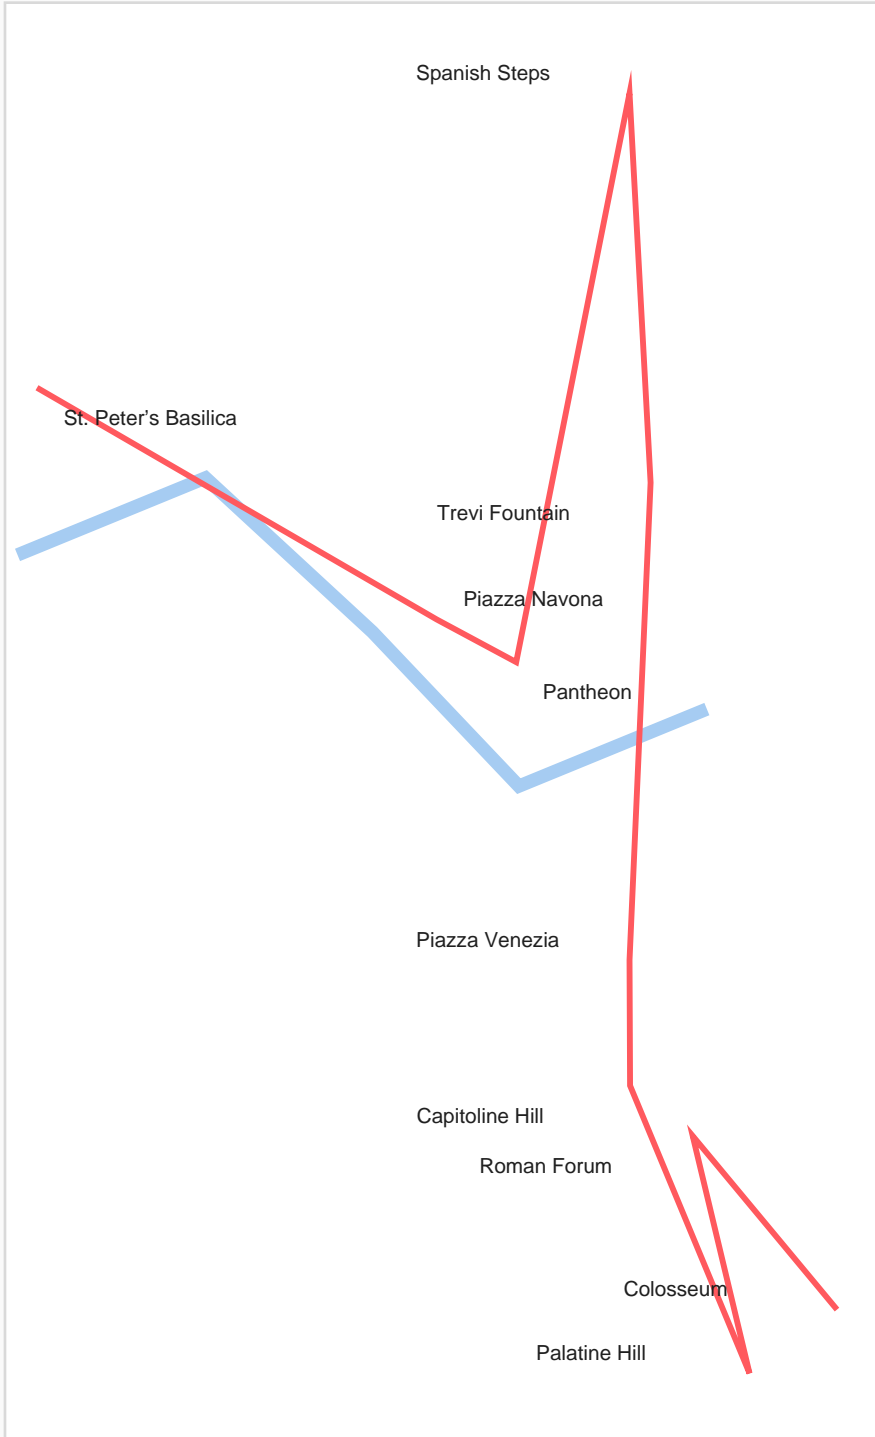

# Rome Walking Route Map

Self-guided route from the Colosseum to St. Peter's Basilica

## Suggested order

1. Colosseum
2. Roman Forum
3. Palatine Hill
4. Capitoline Hill
5. Piazza Venezia
6. Trevi Fountain
7. Spanish Steps
8. Pantheon
9. Piazza Navona
10. St. Peter's Basilica

## Quick notes

Distance: about 7 km, excluding detours.

Time: 4-5 hours without indoor visits.

Start early near Colosseo metro station.

Check official tickets before entering monuments.

Save this PDF offline before walking.